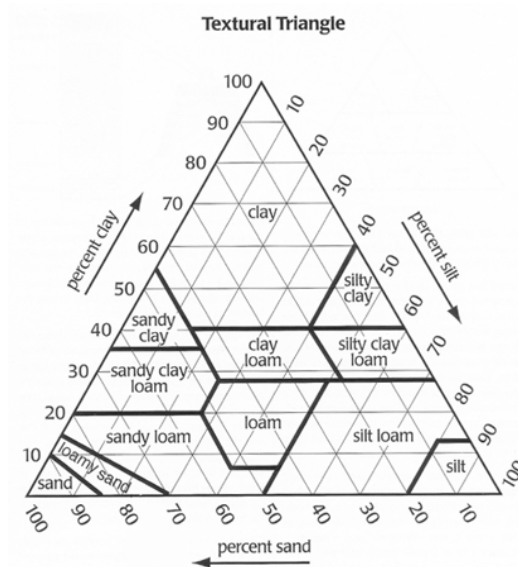

ruminants :

persistent pesticide :

pest :

domesticated :

3 methods farmers can use to reduce erosion:

What things did we test corn and beans for when we smashed them up?

Determining soil type.

Total height of soil = _____

Clay % = _____

Silt % = _____

Sand % = _____

Type of soil using "Soil Triangle" is _____

Label each horizon.

Also know where zone of leaching and bedrock would be found.

What type of things are found in the very top layer?